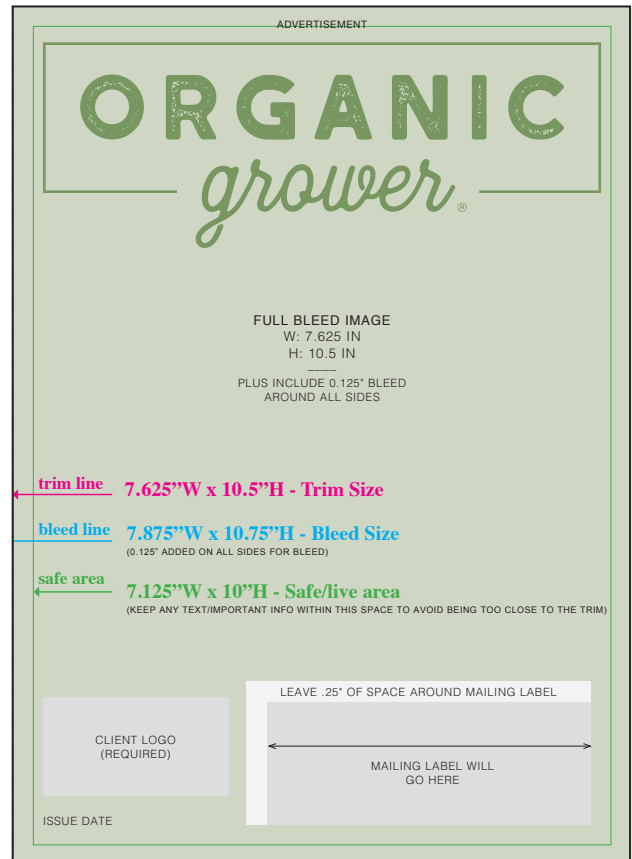

FULL PAGE FALSE COVER SPECS

FRONT SIDE

- Trim: W: 7.625" x H: 10.5"
Bleed: W: 7.875" x H: 10.75"
- Choose one of the three color options to complement your brand and artwork.
 - Option 1: 
 - Option 2: 
 - Option 3: 

BACK SIDE

- Trim: W: 7.625" x H: 10.5"
Bleed: W: 7.875" x H: 10.75"
- No requirements for artwork

**Back Side
Full Bleed Image**

**W: 7.625"
H: 10.5"**

Please download the full page false cover template at
<https://organicgrower.media/print/specifications>