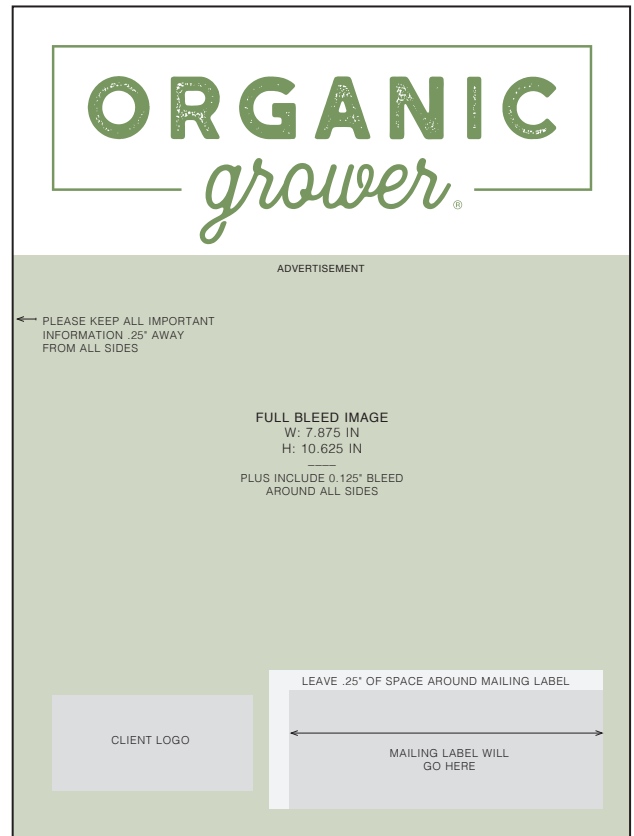

# 3/4 PAGE FALSE COVER SPECS

## FRONT SIDE

- Trim: W: 7.875" x H: 10.625"  
Bleed: W: 8.125" x H: 10.875"
- Choose one of the three color options to compliment your brand and artwork.
  - Option 1: 
  - Option 2: 
  - Option 3: 

## BACK SIDE

- Trim: W: 7.875" x H: 10.625"  
Bleed: W: 8.125" x H: 10.875"
- No requirements for artwork

**Back Side  
Full Bleed Image**

**W: 7.875"  
H: 10.625"**

Please download the full page false cover template at  
[https://organicgrower.media/wp-content/uploads/2021/07/OG\\_False-Cover\\_Template\\_3-4Page.zip](https://organicgrower.media/wp-content/uploads/2021/07/OG_False-Cover_Template_3-4Page.zip)